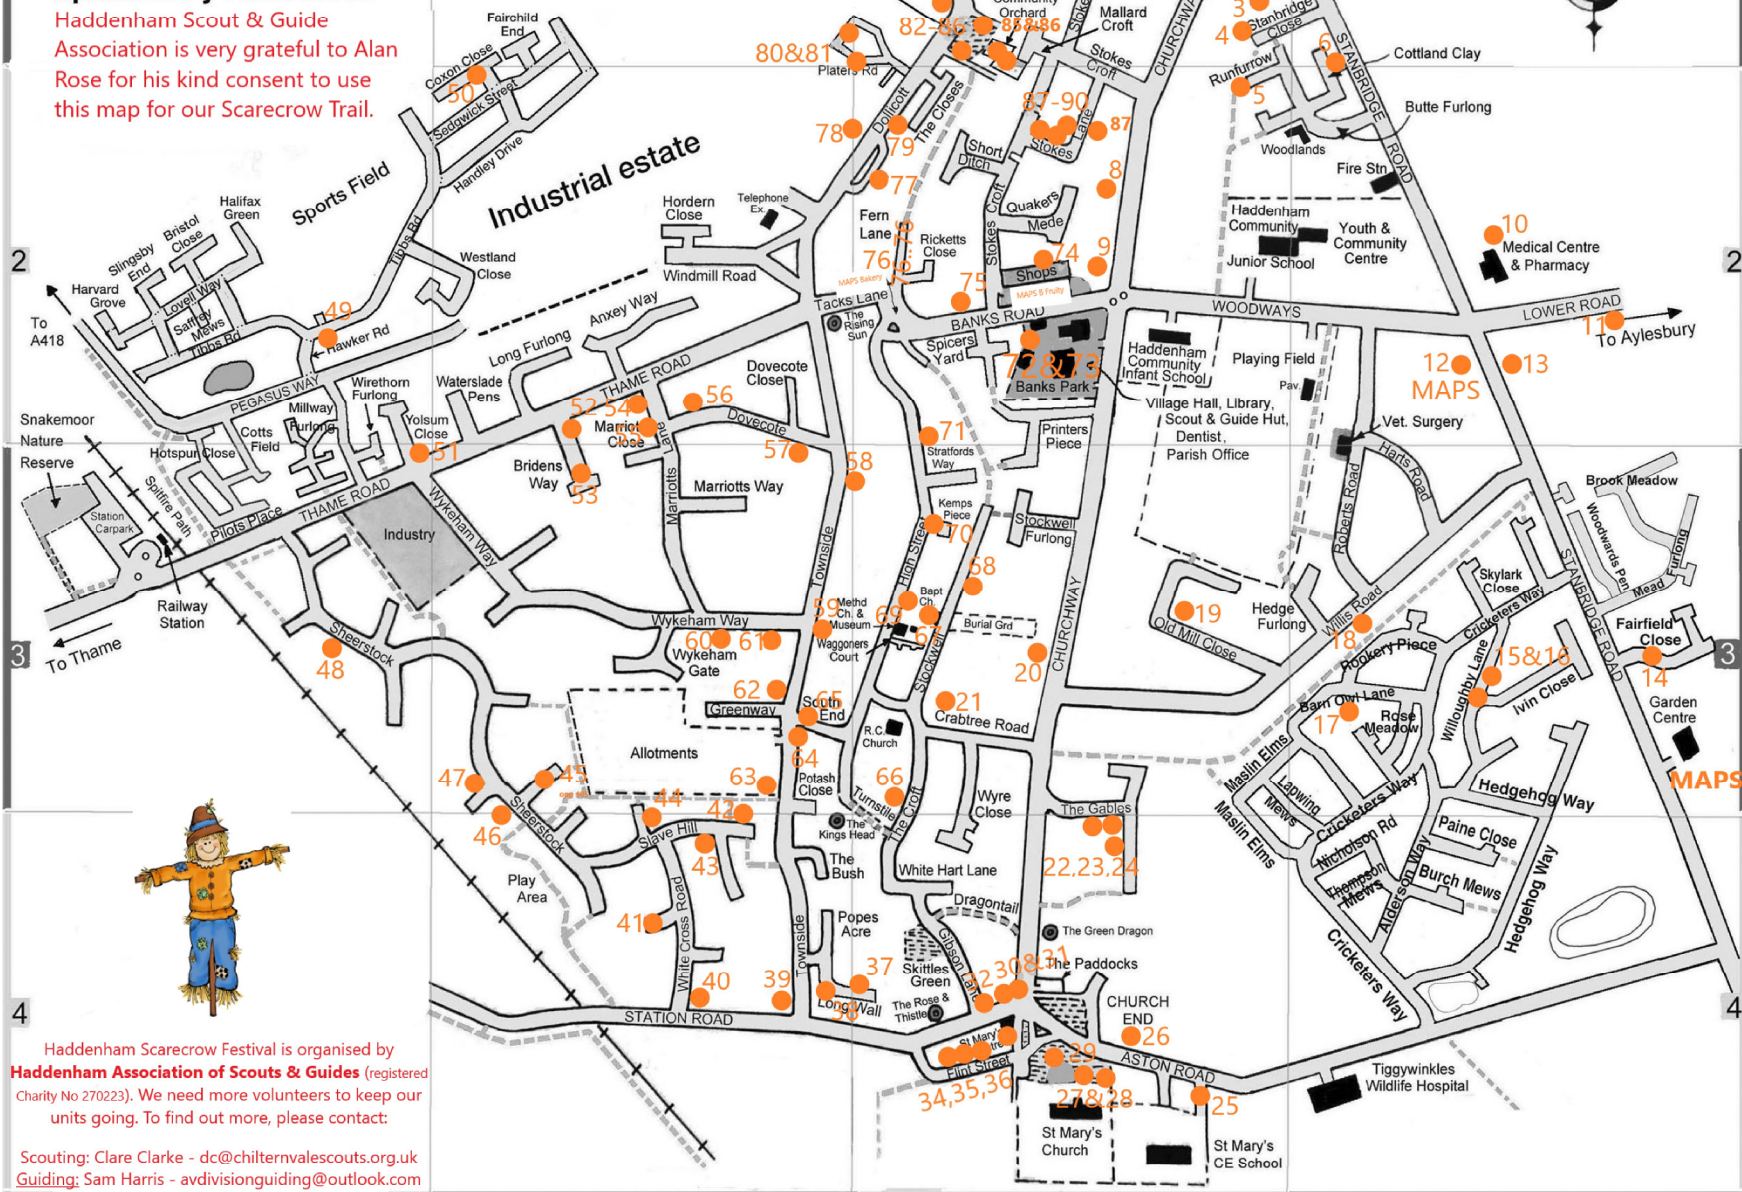

# Haddenham Scarecrow Festival 2021 Trail Map

Approximate locations of Scarecrows marked below.  
Please use the list overleaf to find exact addresses.  
Kindly do not enter private drives and property  
unless invited to do so, thank you.  
Enjoy the Trail!

Original drawing by Dennis Lack 1978  
updated by Alan Rose

Haddenham Scout & Guide  
Association is very grateful to Alan  
Rose for his kind consent to use  
this map for our Scarecrow Trail.

Haddenham Scarecrow Festival is organised by  
**Haddenham Association of Scouts & Guides** (registered  
Charity No 270223). We need more volunteers to keep our  
units going. To find out more, please contact: